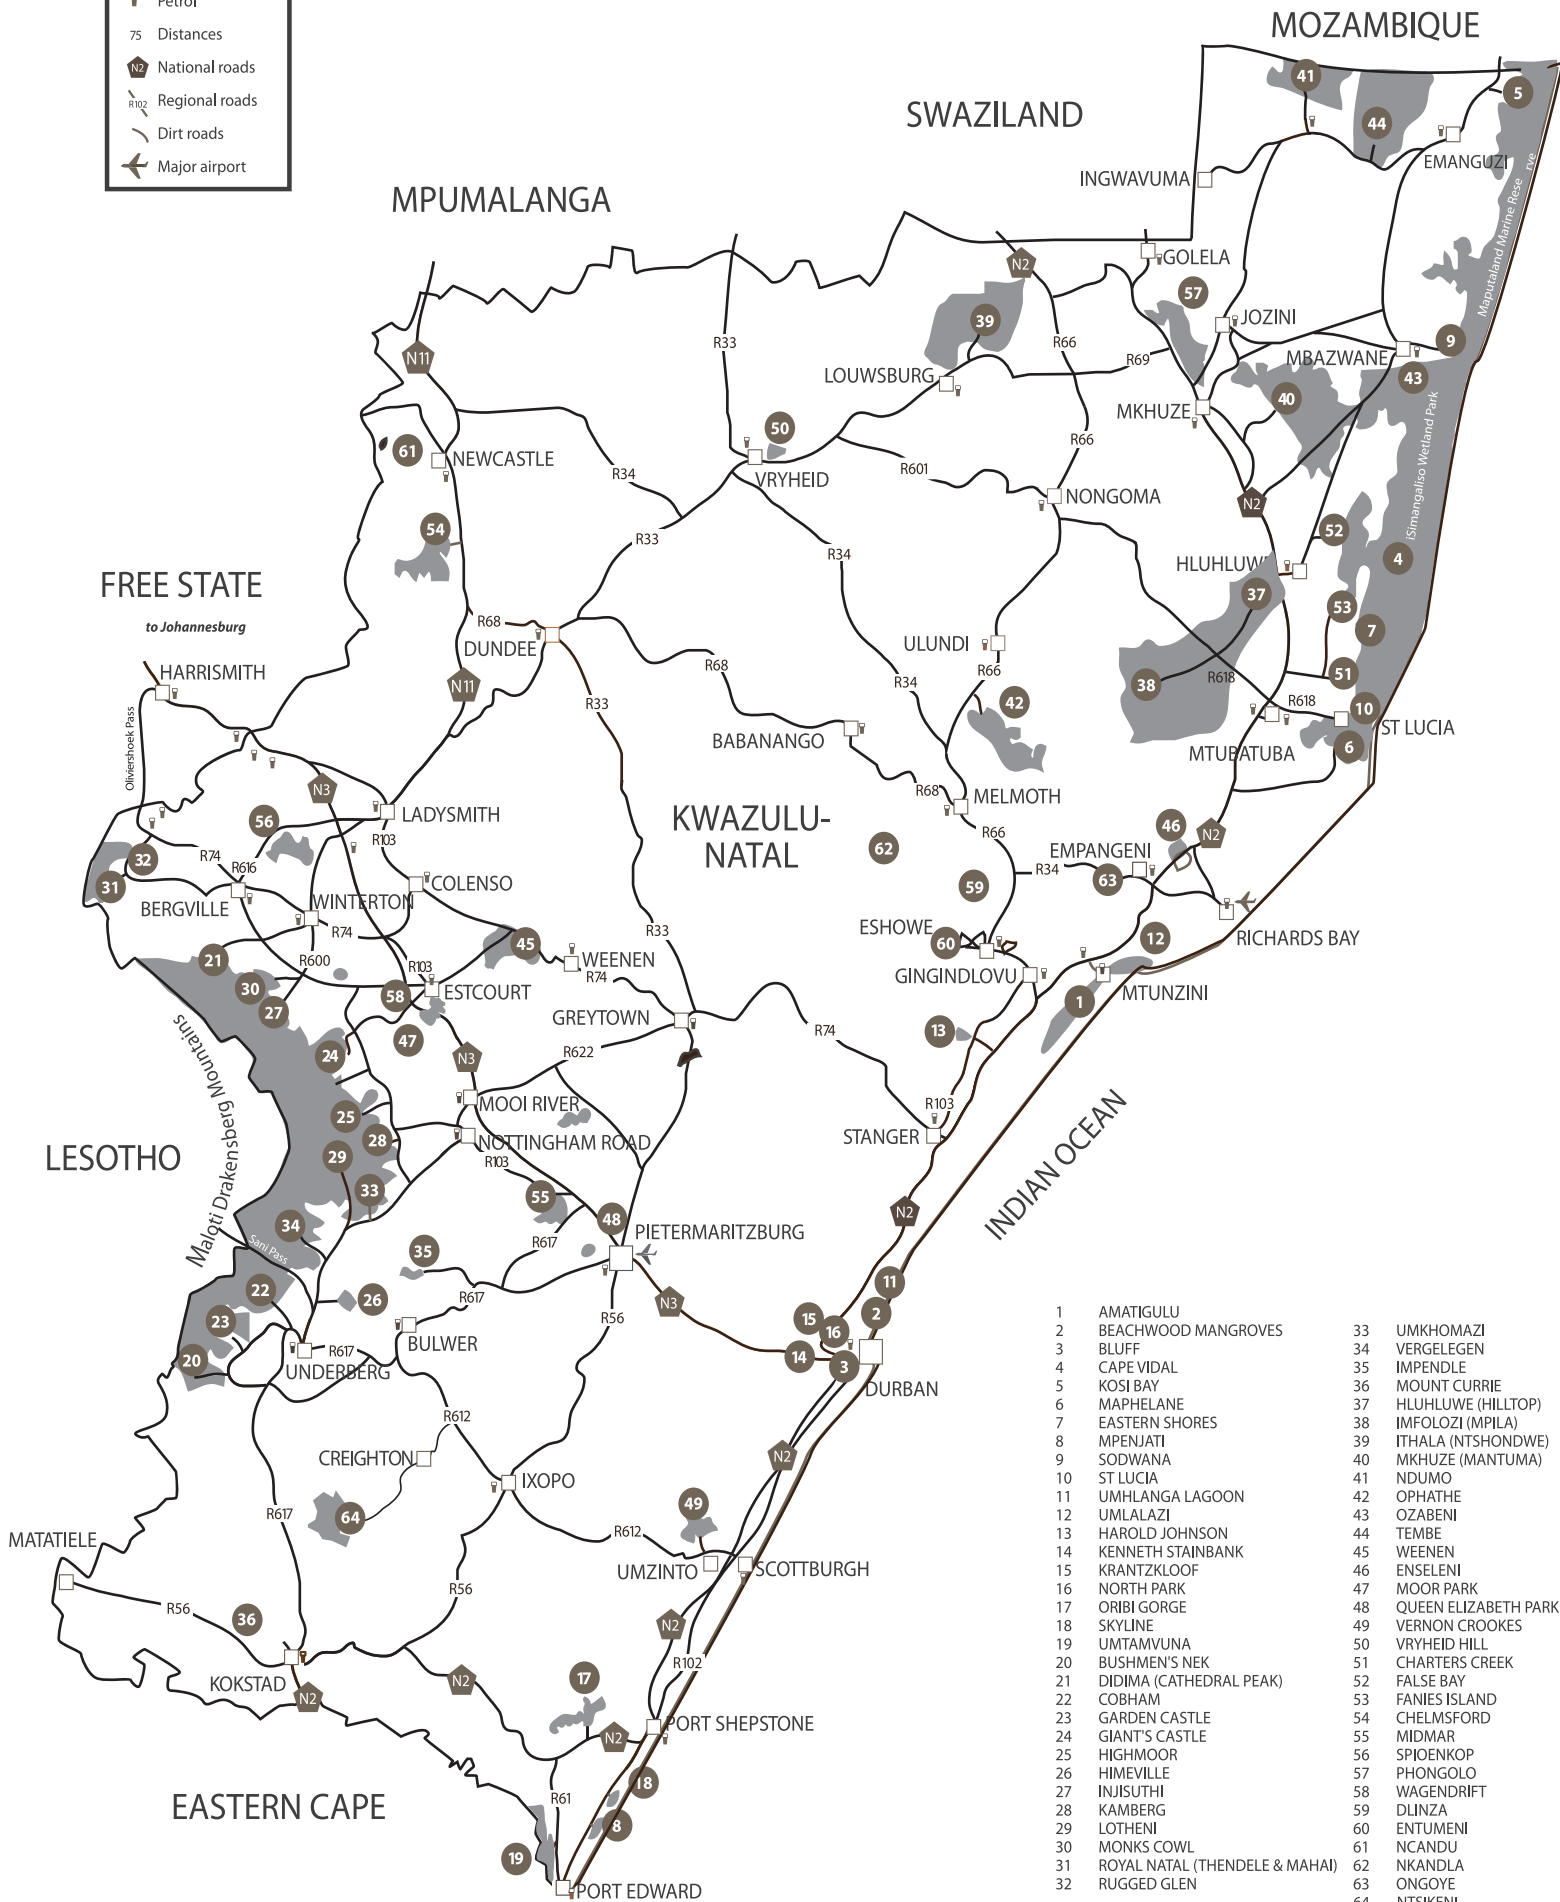

KEY

-  KZN Wildlife protected areas
-  Towns
-  Petrol
-  Distances
-  National roads
-  Regional roads
-  Dirt roads
-  Major airport

- | | | | |
|----|--------------------------------|----|----------------------|
| 1 | AMATIGULU | 33 | UMKHOMAZI |
| 2 | BEACHWOOD MANGROVES | 34 | VERGELEGEN |
| 3 | BLUFF | 35 | IMPENDLE |
| 4 | CAPE VIDAL | 36 | MOUNT CURRIE |
| 5 | KOSI BAY | 37 | HLUHLUWE (HILLTOP) |
| 6 | MAPHELANE | 38 | IMFOLOZI (MPILA) |
| 7 | EASTERN SHORES | 39 | ITHALA (NTSHONDWE) |
| 8 | MPENJATI | 40 | MKHUZE (MANTUMA) |
| 9 | SODWANA | 41 | NDUMO |
| 10 | ST LUCIA | 42 | OPHATHE |
| 11 | UMHLANGA LAGOON | 43 | OZABENI |
| 12 | UMLALAZI | 44 | TEMBE |
| 13 | HAROLD JOHNSON | 45 | WEENEN |
| 14 | KENNETH STAINBANK | 46 | ENSELENI |
| 15 | KRANTZKLOOF | 47 | MOOR PARK |
| 16 | NORTH PARK | 48 | QUEEN ELIZABETH PARK |
| 17 | ORIBI GORGE | 49 | VERNON CROOKES |
| 18 | SKYLINE | 50 | VRYHEID HILL |
| 19 | UMTAMVUNA | 51 | CHARTERS CREEK |
| 20 | BUSHMEN'S NEK | 52 | FALSE BAY |
| 21 | DIDIMA (CATHEDRAL PEAK) | 53 | FANIES ISLAND |
| 22 | COBHAM | 54 | CHELMSFORD |
| 23 | GARDEN CASTLE | 55 | MIDMAR |
| 24 | GIANT'S CASTLE | 56 | SPIOENKOP |
| 25 | HIGHMOOR | 57 | PHONGOLO |
| 26 | HIMEVILLE | 58 | WAGENDRIFT |
| 27 | INJISUTHI | 59 | DLINZA |
| 28 | KAMBERG | 60 | ENTUMENI |
| 29 | LOTHENI | 61 | NCANDU |
| 30 | MONKS COWL | 62 | NKANDLA |
| 31 | ROYAL NATAL (THENDELE & MAHAI) | 63 | ONGOYE |
| 32 | RUGGED GLEN | 64 | NTSIKENI |